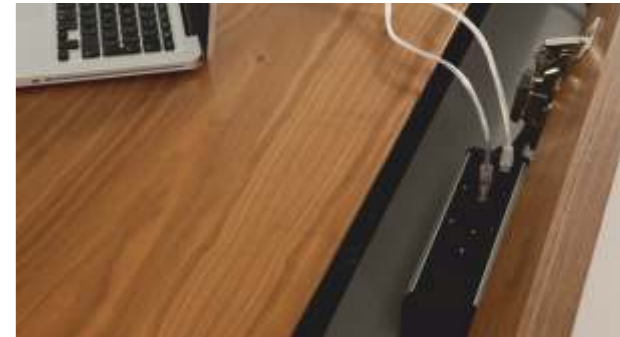

IT

Tai darbo vieta, skirta vadovui, vertinaniam patogumą, funkcionalumą ir mąstymą bei tvarkingą, neapkrautą darbo aplinką. Sistemos naujovė – darbo staluose montuotos ertmės, skirtos IT rangos laidams ir elektros kištukams paslėpti tiesiog stalviršyje.